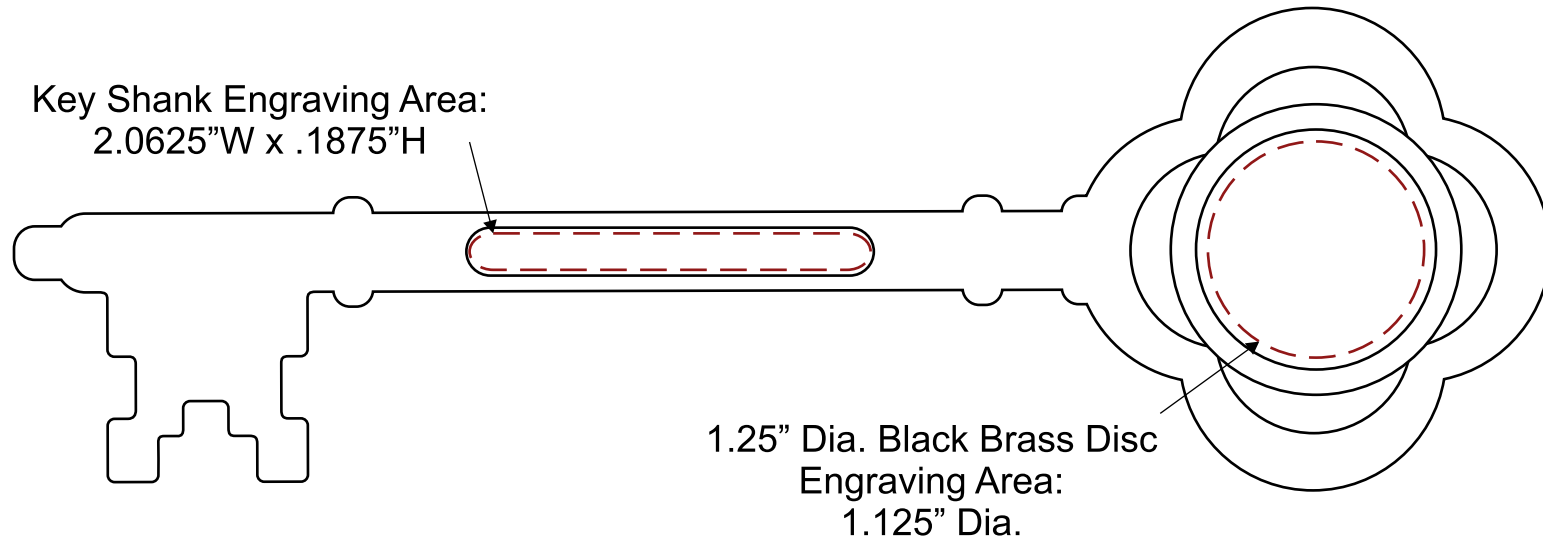

3519001
Ceremonial Rosewood Piano Finish Plaque w/ 8" Die-cast Gold Key
Production Proof

Engraving Area: 6.25"W x 1.5"H

Laser Engraved 7"W x 2"H Black Brass Plate

3519001
Ceremonial Rosewood Piano Finish Plaque w/ 8" Die-cast Gold Key
Production Proof

Engraving Area: 7"W x 2"H

Laser Engraved Plaque w/ Gold Color Fill

3519001
Ceremonial Rosewood Piano Finish Plaque w/ 8" Die-cast Gold Key
Production Proof

Key Engraving