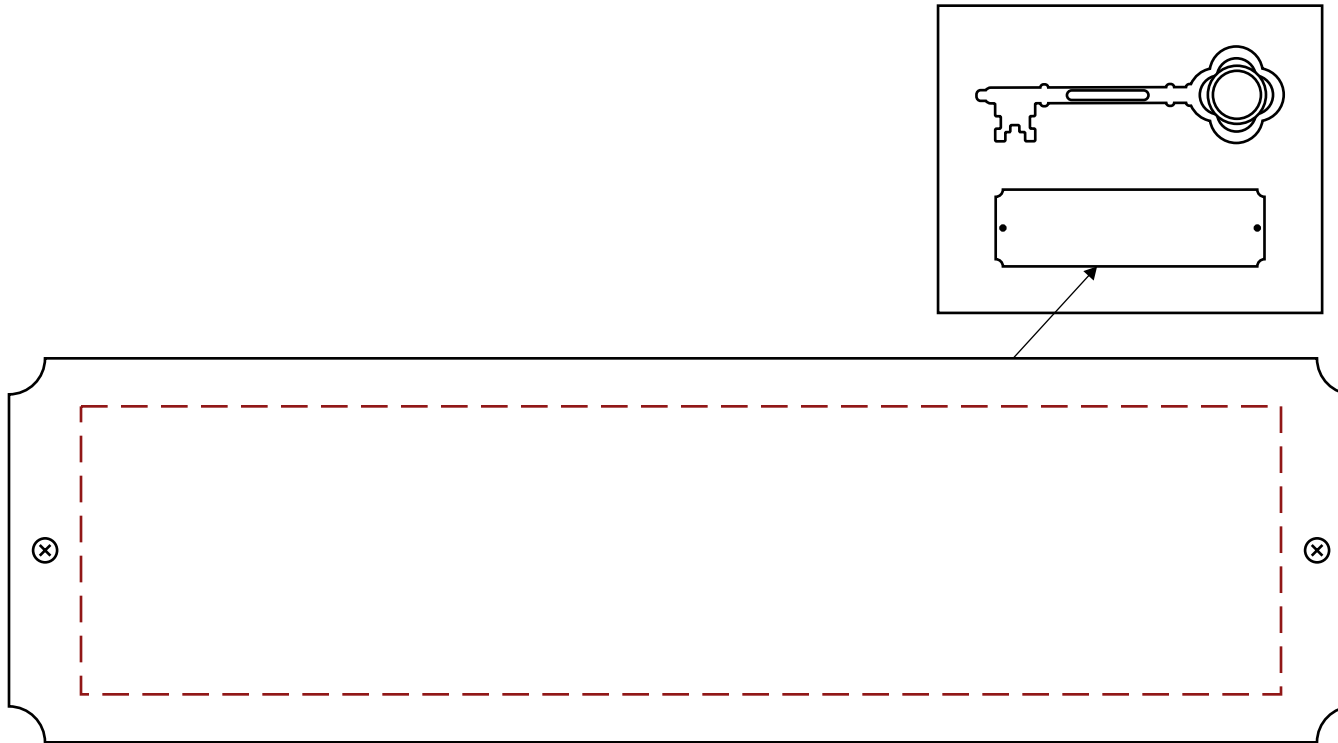

3519001
Ceremonial Rosewood Piano Finish Plaque w/ 8" Die-cast Gold Key
Production Proof

Engraving Area: 6.25"W x 1.5"H

Laser Engraved 7"W x 2"H Black Brass Plate

3519001
Ceremonial Rosewood Piano Finish Plaque w/ 8" Die-cast Gold Key
Production Proof

Engraving Area: 7"W x 2"H

Laser Engraved Plaque w/ Gold Color Fill

3519001
Ceremonial Rosewood Piano Finish Plaque w/ 8" Die-cast Gold Key
Production Proof

Key Engraving